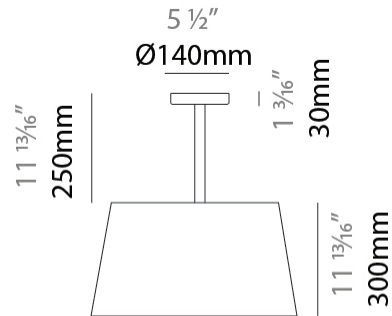

GENERAL

Series: Drum
 Brand: Ole
 Division: Exterior
 Mounting Type: Surface
 Mounting Location: Ceiling
 Subcategory: Semi-Flush

PHYSICAL

Shape: Drum
 Diameter (mm): 500
 Diameter (in): 19 11/16
 Height (mm): 550
 Height (in): 21 5/8
 Light Distribution: Direct
 Diffuser: PMMA - Opal
 Fixture Finish: BEI / BLK / BLU / COG / DGN / GRY / MRN / MOC / MUS / OLV / SIL / STN / TER / WHI
 Holder Finish: MWH / MBK
 Fixture Material: Fabric Cord / Metal

Certified By: Certified for North American Standards
 IP rating: IP66

Ø450mm 17 1/16"

Ø500mm 19 1/16"

DRUM SURFACE

E112051-

PROJECT

TYPE

SPECIFIER

GENERAL

Series: Drum
 Brand: Ole
 Division: Exterior
 Mounting Type: Surface
 Mounting Location: Wall
 Subcategory: Sconce

PHYSICAL

Shape: Drum
 Diameter (mm): 220
 Diameter (in): 8 ¹¹/₁₆
 Height (mm): 400
 Depth (mm): 300
 Height (in): 15 ³/₄
 Depth (in): 11 ¹³/₁₆
 Light Distribution: Omnidirectional
 Diffuser: PMMA - Opal
 Fixture Finish: BEI / BLK / BLU / COG / DGN / GRY / MRN / MOC / MUS / OLV / SIL / STN / TER / WHI
 Holder Finish: MWH / MBK
 Fixture Material: Fabric Cord / Metal

GENERAL

Series: Drum
Brand: Ole
Division: Exterior
Mounting Type: Portable
Mounting Location: Floor
Subcategory: Floor

PHYSICAL

Shape: Drum
Diameter (mm): 500
Diameter (in): 19 11/16
Height (mm): 1630
Height (in): 64 3/16
Light Distribution: Direct
Diffuser: PMMA - Opal
Fixture Finish: BEI / BLK / BLU / COG / DGN / GRY / MRN / MOC / MUS /
OLV / SIL / STN / TER / WHI
Holder Finish: BLK
Fixture Material: Fabric Cord / Metal